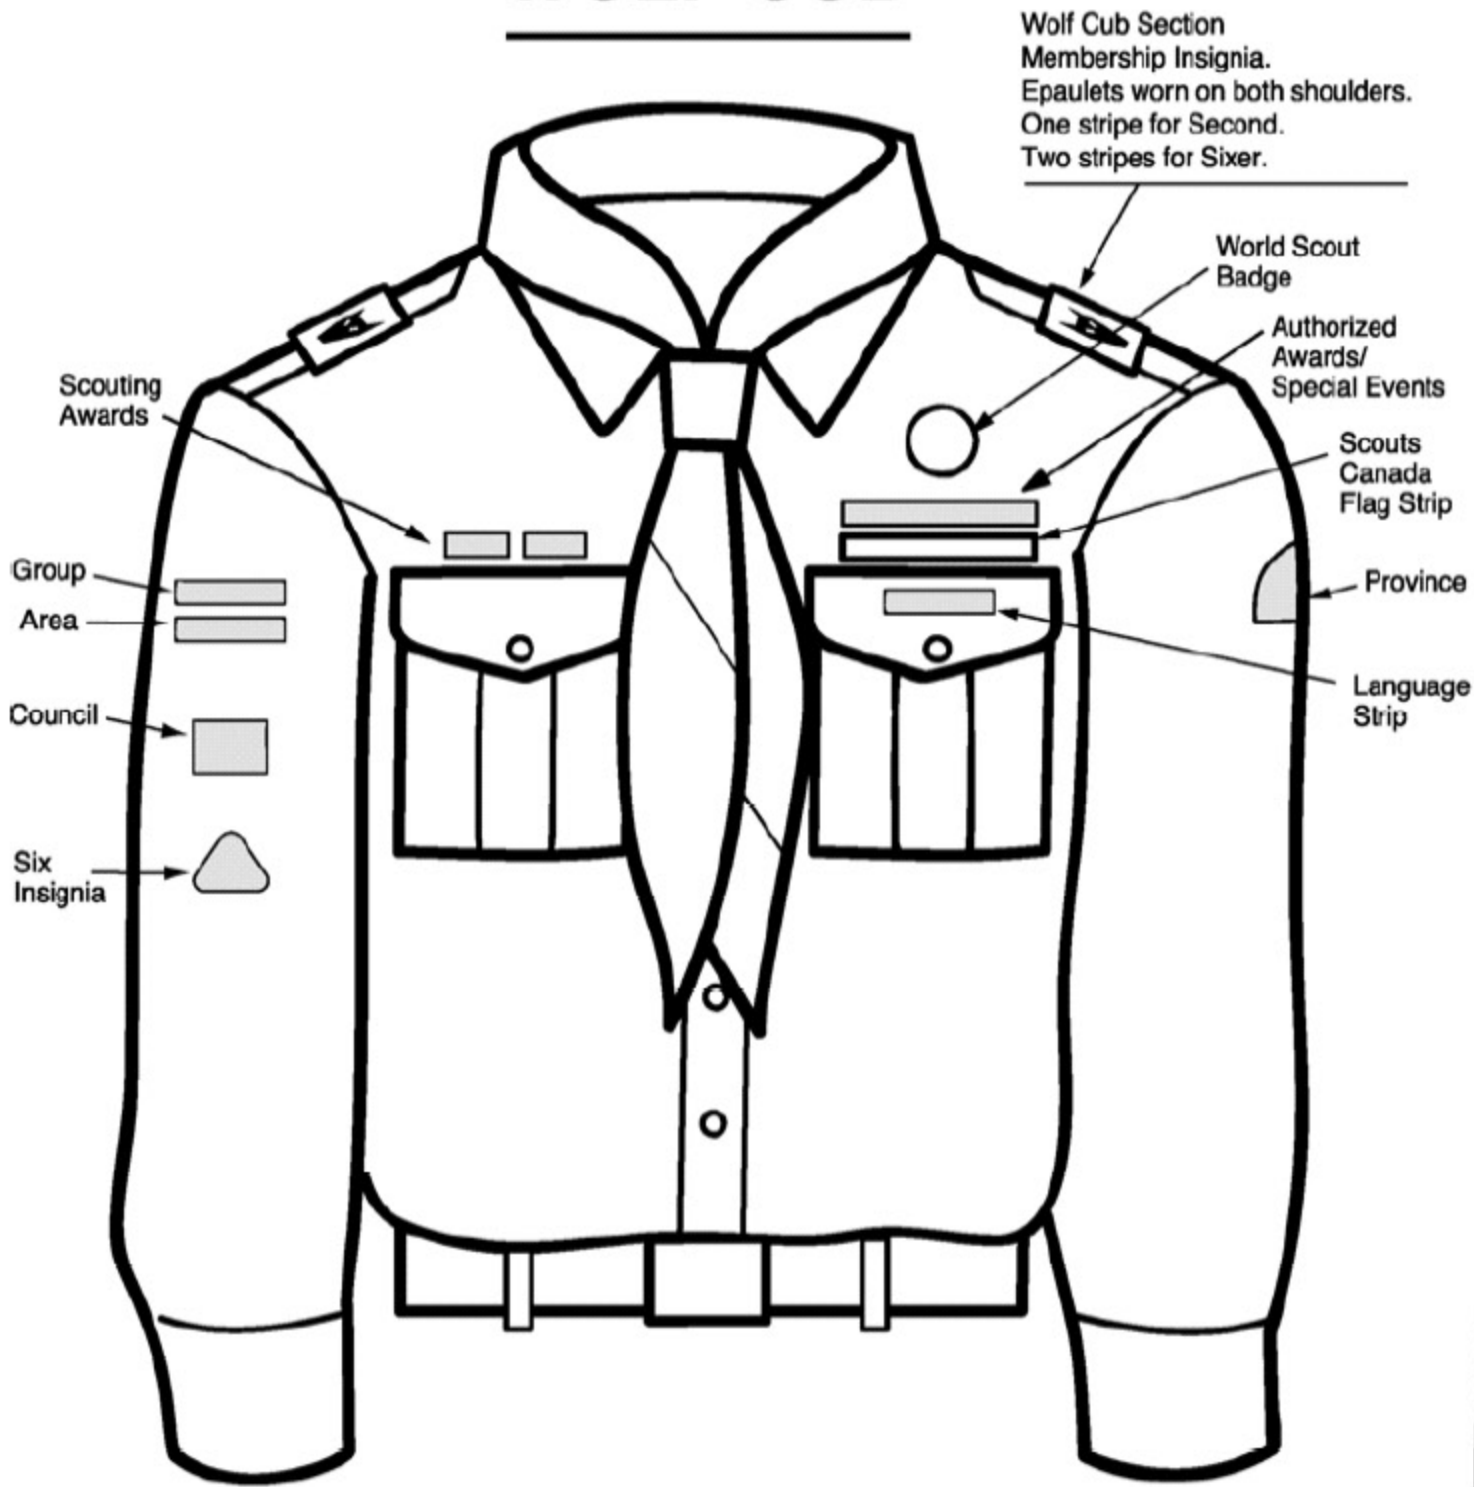

# WOLF CUB

Wolf Cub Section Membership Insignia. Epaulets worn on both shoulders. One stripe for Second. Two stripes for Sixer.

Wolf Cub Section Membership Insignia

**Activity Badges may be worn on both sides of the sash.**